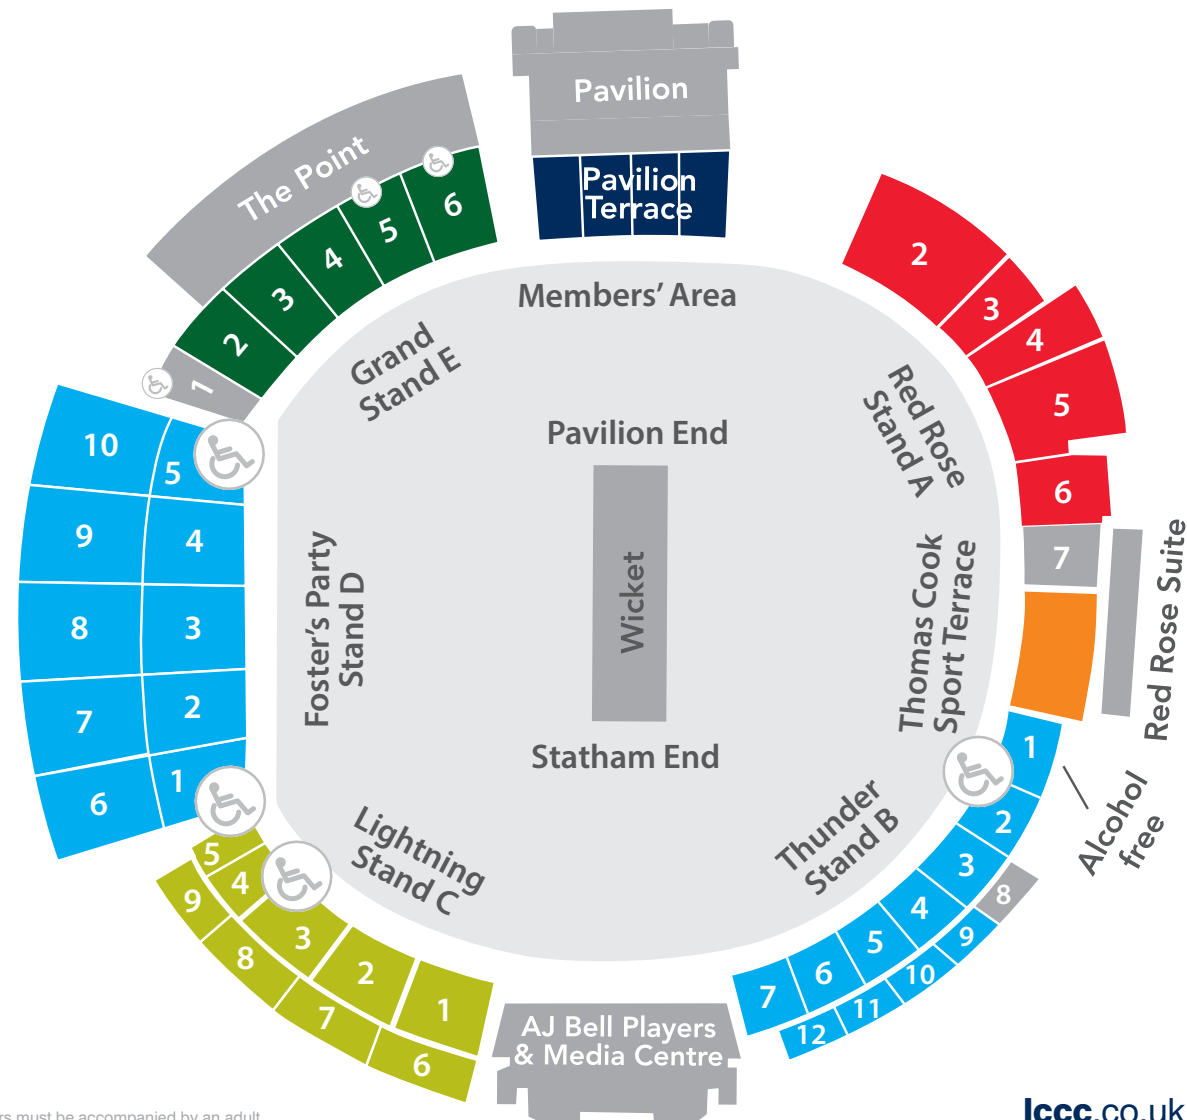

Seating Plan and Prices

NatWest T20 Blast

LIGHTNING V FOXES
Sunday 9 July

LIGHTNING V VIKINGS
Friday 14 July

LIGHTNING V FALCONS
Sunday 16 July

LIGHTNING V JETS
Sunday 23 July

ADULT	JUNIOR
£17.00	-
£15.00	-
£12.00	-
£10.00	£4.00
£10.00*	£1.00**
£30.00	-
£27.50	-
£25.00	-
£22.50	£10.00
£20.00	£5.00*
£59.00	£59.00*
£17.00	-
£15.00	-
£12.00	-
£10.00	£4.00
£10.00*	£1.00**
£17.00	-
£15.00	-
£12.00	-
£10.00	£4.00
£10.00*	£1.00**

Please turn over.

*Junior prices are not available in the Foster's Party Stand D. **The Foster's Party Stand D is not open for these matches. *Juniors must be accompanied by an adult.

lccc.co.uk

Seating Plan and Prices

NatWest T20 Blast

LIGHTNING V OUTLAWS

Friday 28 July

LIGHTNING V RAPIDS

Wednesday 16 August

LIGHTNING V BEARS

Friday 18 August

ADULT	JUNIOR
£22.00	-
£20.00	-
£15.00	-
£15.00	£8.00
£12.00	£1.00*
£17.00	-
£15.00	-
£12.00	-
£10.00	£4.00
£10.00*	£1.00**
£22.00	-
£20.00	-
£15.00	-
£15.00	£8.00
£12.00	£1.00*

*Junior prices are not available in the Foster's Party Stand D. **The Foster's Party Stand D is not open for these matches. †Juniors must be accompanied by an adult.